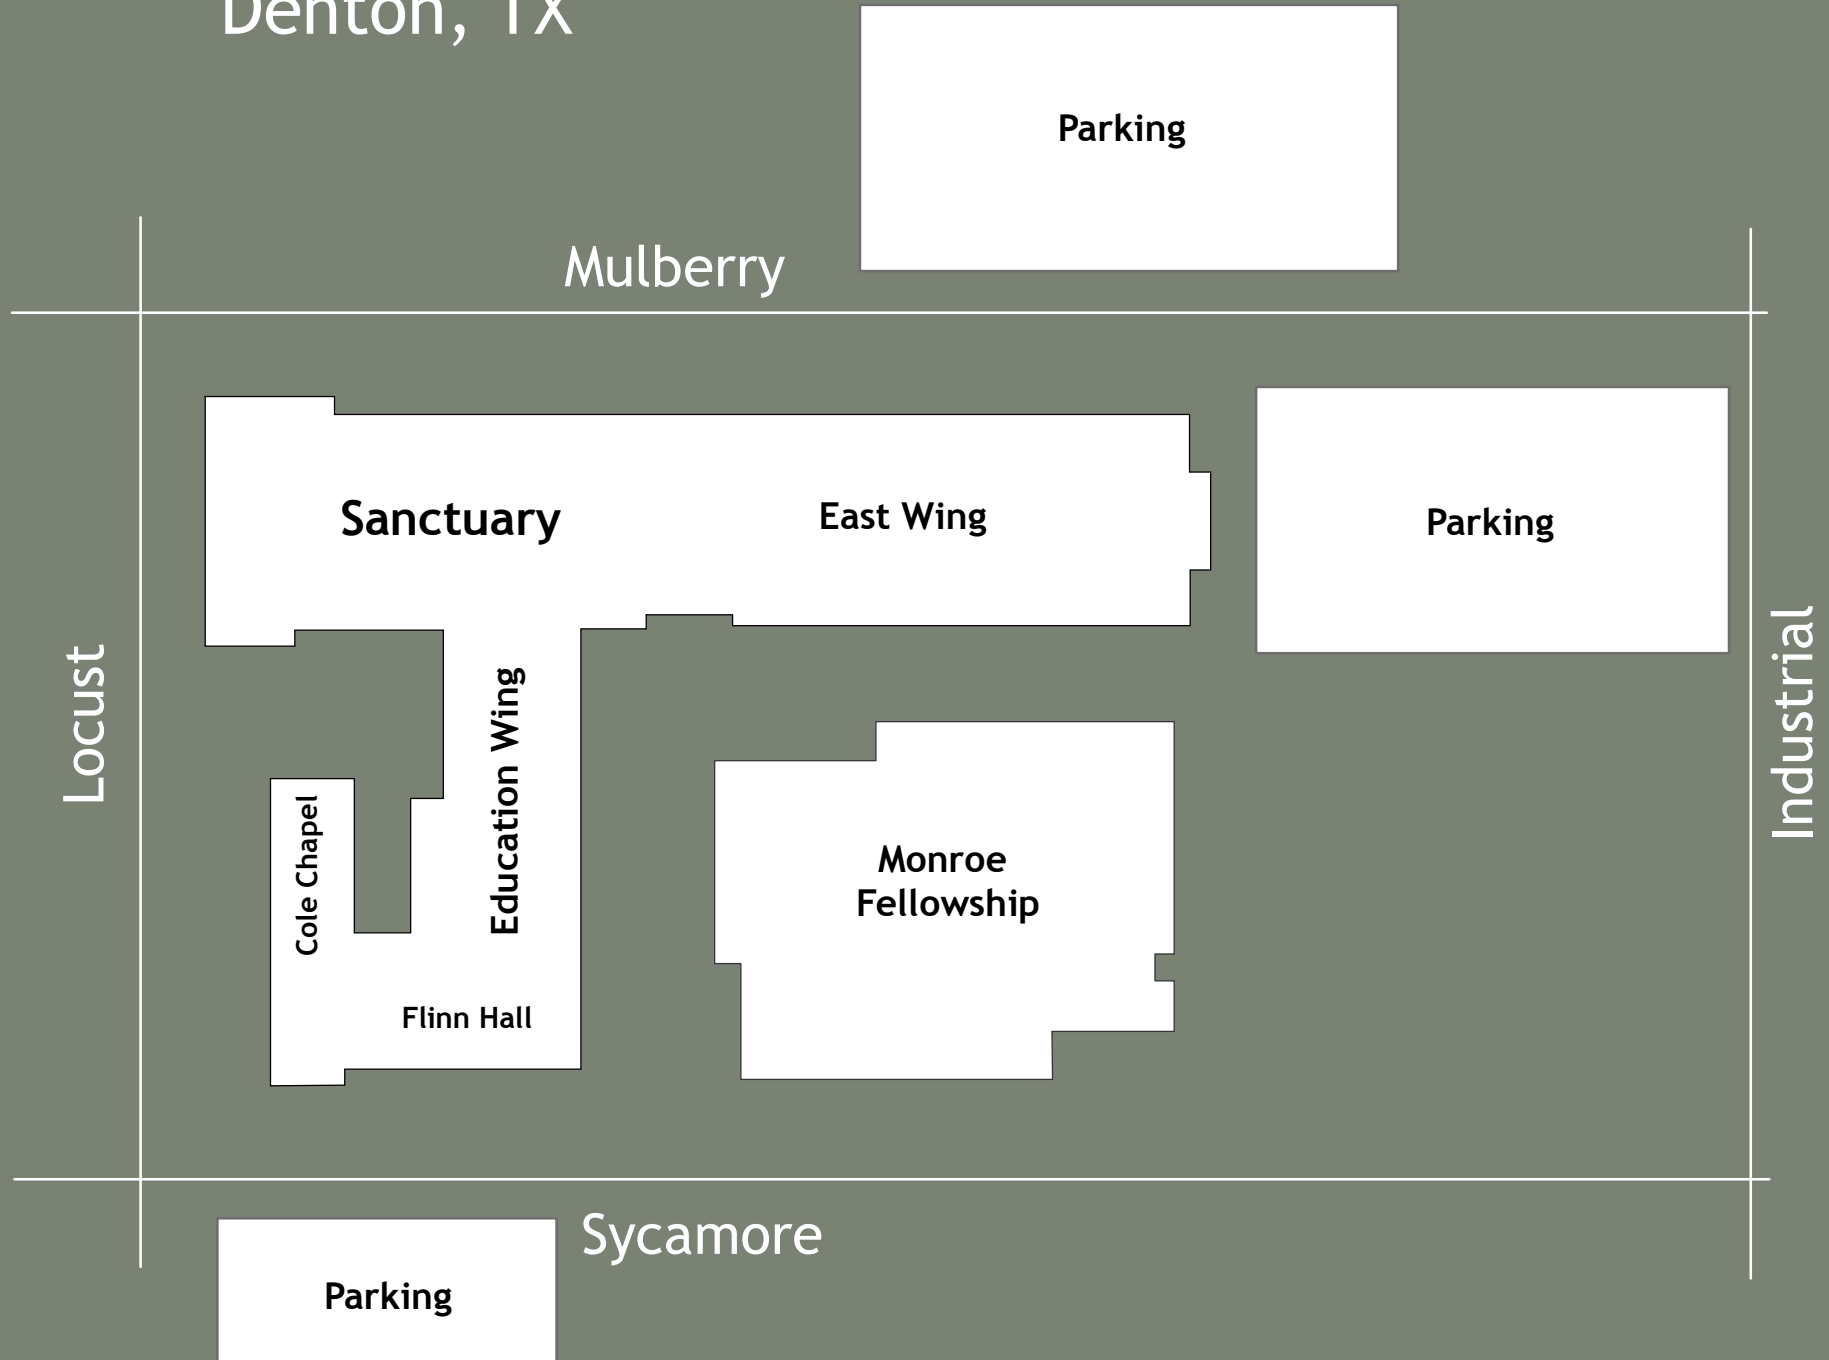

First United Methodist Church Denton, TX

First United Methodist Church Denton, TX

First Floor

Elevator

Men's Restroom

Women's Restroom

Multi Purpose	Children	Youth	Music	Adult	Offices

Legend

From Sanger, Gainesville or Oklahoma, Driving South on I-35:

- At the junction with I-35E, continue south toward Dallas on I-35E.
- Take the Ft. Worth Drive/Hwy.377 exit
- Turn left to go under the freeway, driving on Ft. Worth Drive/Carroll Blvd.
- Turn right at the Mulberry Street traffic light (4th light from the interstate)
- Drive 2 blocks to Locust Street – the front on the church is located here.

From Ft. Worth, Driving North on I-35W:

- At the junction with I-35E, drive south toward Dallas.
- Take the Ft. Worth Drive/Hwy.377 exit
- Turn left to go under the freeway, driving on Ft. Worth Drive/Carroll Blvd.
- Turn right at the Mulberry Street traffic light (4th light from the interstate)
- Drive 2 blocks to Locust Street – the front on the church is located here.

From East 380

- Take 380 (University Drive) to Carroll Blvd.
- Turn left, drive south to Mulberry Street.
- Turn left, drive two blocks to Locust Street.

From West 380

- Take 380 (University Drive) to Carroll Blvd.
- Turn right, drive south to Mulberry Street.
- Turn left, drive two blocks to Locust Street.