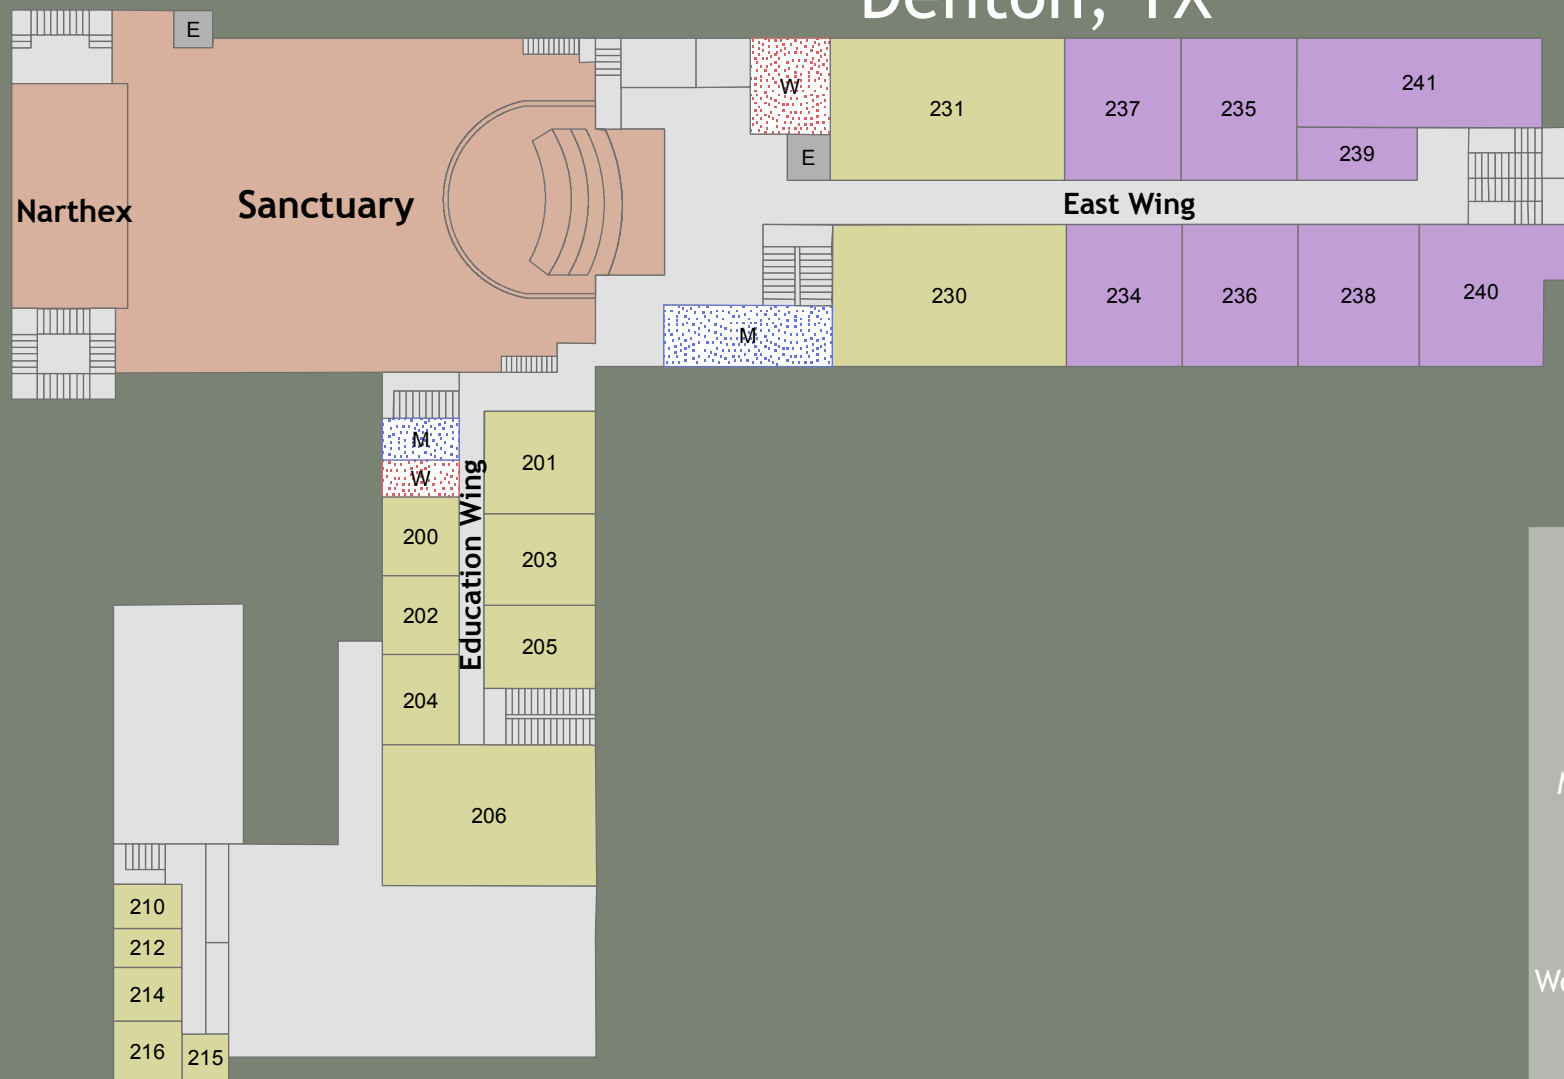

Second Floor

First United Methodist Church Denton, TX

Legend

Multi Purpose

Children

Youth

Music

Adult

Offices

Elevator

Men's Restroom

Women's Restroom